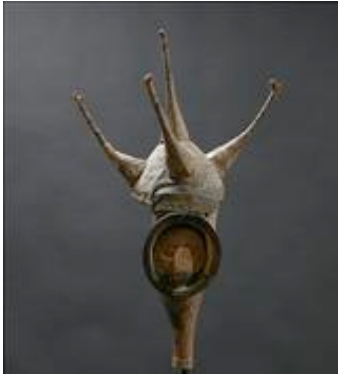

anfadersfigur, djurhorn och ärrbildning. H: 42 cm. Proveniensi: 1. Ziguikor, 1972 2. Berndt Helleberg
Lot no: **1364302**

Mask, Yaka, Zaire. Mask, Yaka, Zaire. The animal-like nose is characteristic of this mask. Wood and plant fibres with distinct traces of paint. The point of the nose has been replaced by Berndt Helleberg with a new one. H: 59 cm. The mask was part of the exhibition, 'Maskens magi' at Dansmuseet in Stockholm, ... Lot no: **1362784**