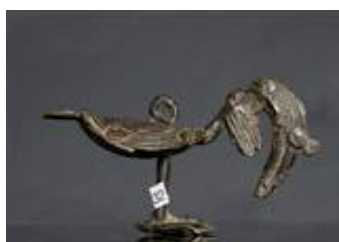

Fågelmulett i brons, Bobo, Burkina Faso. Fågelmulett i brons, Bobo, Burkina Faso. Figur föreställande näshornsfågel. H: 7 cm. Proveniens: 1. Alo Storz 1976 2. Berndt Helleberg Lot no: **1447019**

EUR 369 SE, Malmö, Baltzarsgatan 02/01/2009 16:52:00