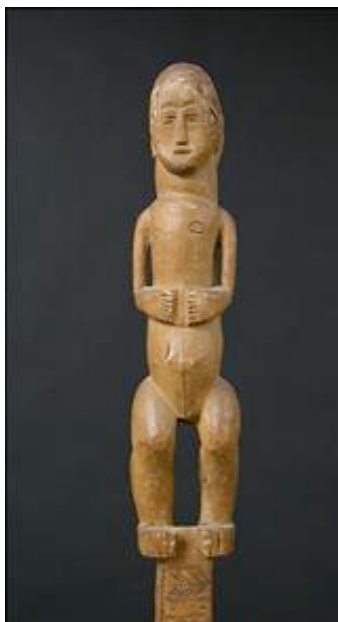

Dance staff, Rio-Muni, Spanish Guinea. Dance staff, Rio-Muni, Spanish. Decorated with carved decoration and figure with the faces of Janus. Pale and attractive patina indicative of much use and considerable age. Drying cracks and wear, see the photos. L: 181 cm. Provenance: Berndt Helleberg Lot no: **1362851**

EUR 1,384 SE, Malmö, 30/11/2008 EUR 304
Baltzarsgatan 18:45:00

Mask, Bundu, Sande Society, Mende, Sierra Leone. Mask, Bundu, Sande Society, Mende, Sierra Leone. Dark and attractive patina indicative of great age and considerable use. The very fantasy-full coiffure, the thick neck and the

EUR 1,384 SE, Malmö, 30/11/2008 EUR 1,245
Baltzarsgatan 20:10:00