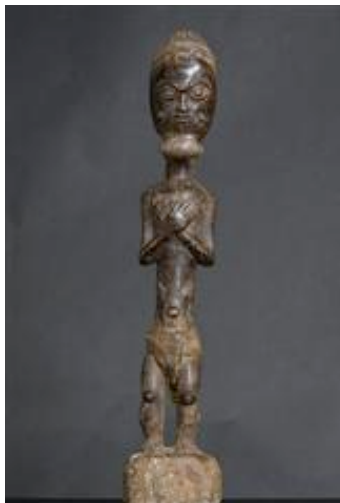

Figur, Baule, Elfenbenkusten.

Figur, Baule, Elfenbenkusten.
Tillverkad omkring 1900-talets mitt.
Mindre torrsprickor. Dekorerad med
färgade växtfibrer. H: 38 cm.
Proveniens: Berndt Helleberg Lot no:
1363914

EUR 738 SE, Malmö, 29/11/2008 EUR 969
Baltzarsgatan 17:20:08