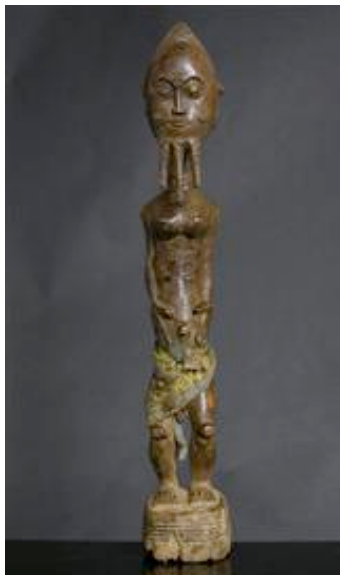

Figure, Baule, Ivory Coast. Produced c. mid-20th century. Drying cracks. Decorated with coloured plant fibres. H: 47.5 cm. Provenance: Berndt Helleberg. Lot no: **1363903**

Baltzarsgatan 17:29:51