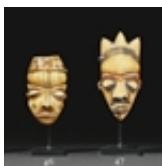

**PRICE REALIZED**  
\$1,875

**LOT 41**  
A FINE SONGYE MAGIC FIGURE  
**DEMOCRATIC REPUBLIC OF THE CONGO**

**PRICE REALIZED**  
\$15,000

**LOT 42**  
A FINE FANG MALE RELIQUARY FIGURE  
*Eyema byeri*, standing with the hands together holding a rectangular...

**PRICE REALIZED**  
\$338,500

**LOT 43**  
A FINE FANG FEMALE RELIQUARY FIGURE  
*Eyema byeri*, standing with the hands held together on the abdomen, the...

**PRICE REALIZED**  
\$104,500

**LOT 47**  
\*\*A PENDE IVORY MASK PENDANT  
**DEMOCRATIC REPUBLIC OF CONGO**