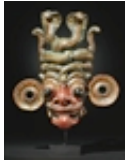

LOT 62
A SRI LANKA MASK
SRI LANKA

PRICE REALIZED
$3,250