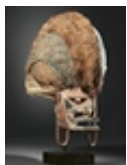

LOT 81
A NEW IRELAND TATANUA MASK
NEW IRELAND

PRICE REALIZED
$16,250